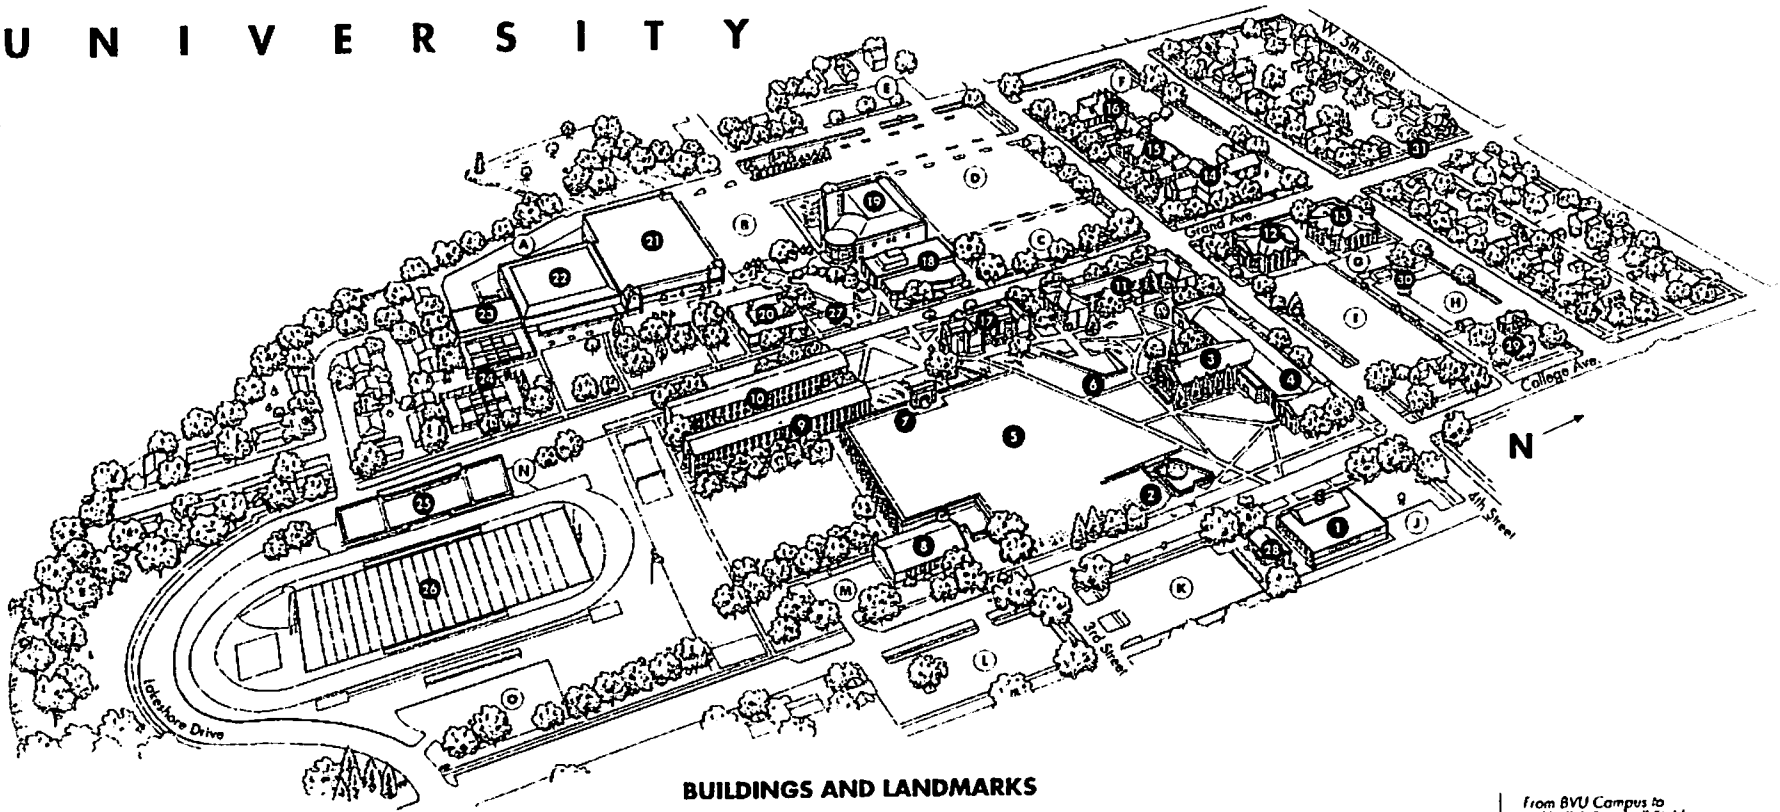

BUENA VISTA UNIVERSITY

PARKING AREAS

Faculty/Staff Parking Only

Faculty/Staff/Commuter Student Parking Only

General/Student Parking

Faculty/Staff/Commuter Student/Visitor Parking Only

Restricted Parking - University Vehicles Only

Faculty/Staff Parking Only (receiving dock)

A

C

B D E F G H L O

I K

J N

M

= Special Needs Parking spaces available in these lots

BUILDINGS AND LANDMARKS

1. Ballou Building
2. East entrance to Siebens Forum
3. Schaller Memorial Chapel
4. Dixon-Eilers Hall
5. Siebens Forum
  - Synod School Office
  - Synod School Bookstore
  - Campus Bookstore
  - Campus Dining
6. Information Technology Center
  - Library
7. Victory Arch
8. Edson Hall
9. Pierce Hall
10. White Hall
11. Swope Hall
12. Grand Hall
13. Liberty Hall

14. Constitution Hall
15. Briscoe Hall
16. McCorkle Hall
17. Smith Hall
18. Social Sciences & Art Hall
19. Estelle Siebens Science Center
20. Lage Communication Center
21. Lamberti Recreation Center
22. Siebens Fieldhouse
23. Finkbine Natatorium (Pool)
24. Buntrock Tennis Court
25. J. Leslie Rollins Stadium
26. Bradford Field
27. Victory Bell
28. Wood House
29. University Communications
30. Ceramics House
31. Online Programs

From BVU Campus to Softball & Baseball Fields:

- From Grand or College Ave. go North to W. 5th Street
- Turn right onto W. 5th Street
- Turn left onto Lake Ave.
- Turn right on Milwaukee Ave.
- Turn left on Oneida and park in parking lot on the right
- Walk north to fields

From BVU Campus to North Athletic Fields:

- From Grand or College Ave. go North to W. 5th Street
- Turn left onto W. 5th Street
- Immediate turn right onto Vestal Street
- Proceed north across Milwaukee Ave.
- Fields will be on your left